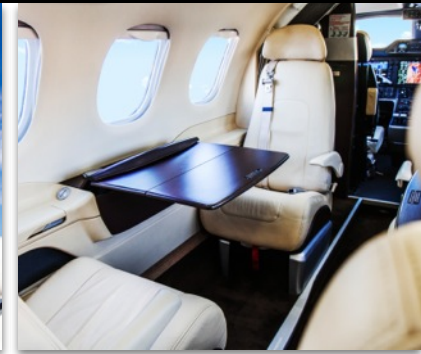

2010 Phenom 100

Serial Number 50000192

contact@jetaviva.com | www.jetAVIVA.com